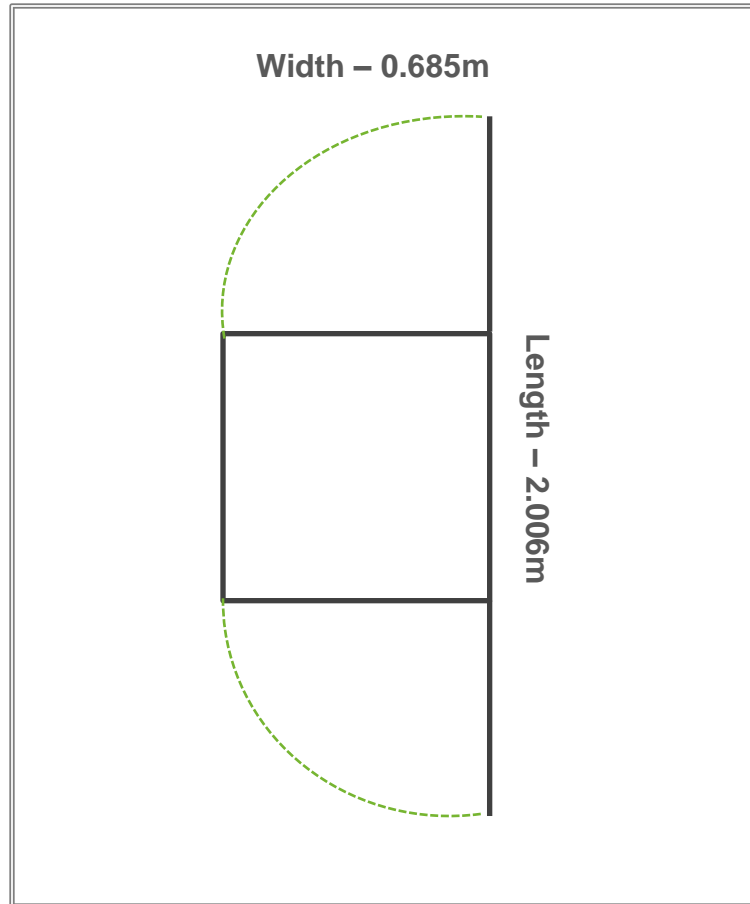

Micro Data Centre 'footprint' diagram

Total Floor space – 1.4m²